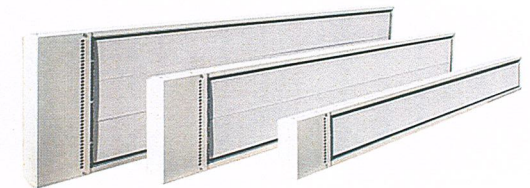

Comfortline high temperature radiant heaters

Site: St Marys Church
Auckland NZ.

- For large volumetric areas
- Range of sizes for heights in excess of 10 metres
- Silent and virtually maintenance free
- Robust and safe design suitable for all indoor application
- Can be color changes to blend with the surrounding decor