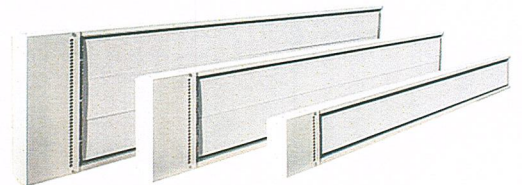

Comfortline high temperature radiant heaters

Site: Christchurch Anglican Cathedral
Christchurch, NZ.

- For large volumetric areas
- Range of sizes for heights in excess of 10 metres
- Silent and virtually maintenance free
- Robust and safe design suitable for all indoor application
- Can be color changes to blend with the surrounding decor