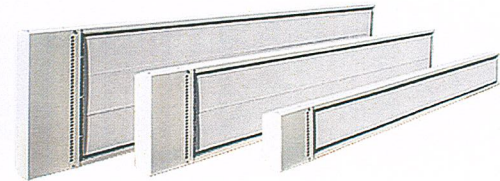

Comfortline high temperature radiant heaters

Site: St Marys Church
Auckland NZ.

- For large volumetric areas
- Range of sizes for heights in excess of 10 metres
- Silent and virtually maintenance free
- Robust and safe design suitable for all indoor application
- Can be color changes to blend with the surrounding decor

Comfortline high temperature radiant heaters

Site: Christ of God church
Nelson NZ

- Large volumetric hard to heat area
- Range of sizes for heights in excess of 10 metres
- Silent and virtually maintenance free
- Robust and safe design suitable for all indoor applications
- Can be color changed to blend with surrounding decor