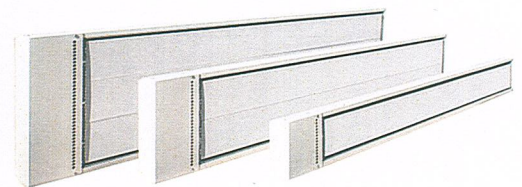

Comfortline high temperature radiant heaters

Site: ANZ Aviation Traing School
Christchurch NZ

- For large volumetric areas
- Range of sizes for heights in excess of 10 metres
- Silent and virtually maintenance free
- Robust and safe design suitable for all indoor application
- Can be color changes to blend with the surrounding decor

Comfortline high temperature radiant heaters

Site: Middleton Grange School
Christchurch NZ.

- For large volumetric areas
- Range of sizes for heights in excess of 10 metres
- Silent and virtually maintenance free
- Robust and safe design suitable for all indoor application
- Can be color changes to blend with the surrounding decor

Comfortline high temperature radiant heaters

Site: Dunstan High School
Queenstown NZ.

- For large volumetric areas
- Range of sizes for heights in excess of 10 metres
- Silent and virtually maintenance free
- Robust and safe design suitable for all indoor application
- Can be color changes to blend with the surrounding decor