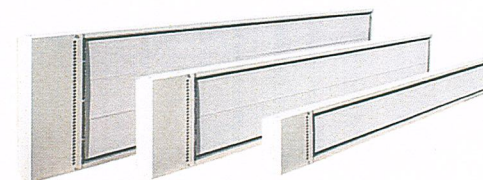

Comfortline high temperature radiant heaters

Site: ANZ Aviation Traing School
Christchurch NZ

- For large volumetric areas
- Range of sizes for heights in excess of 10 metres
- Silent and virtually maintenance free
- Robust and safe design suitable for all indoor application
- Can be color changes to blend with the surrounding decor

Comfortline high temperature radiant heaters

Site: Middleton Grange School
Christchurch NZ.

- For large volumetric areas
- Range of sizes for heights in excess of 10 metres
- Silent and virtually maintenance free
- Robust and safe design suitable for all indoor application
- Can be color changes to blend with the surrounding decor

Comfortline high temperature radiant heaters

Site: Dunstan High School
Queenstown NZ.

- For large volumetric areas
- Range of sizes for heights in excess of 10 metres
- Silent and virtually maintenance free
- Robust and safe design suitable for all indoor application
- Can be color changes to blend with the surrounding decor