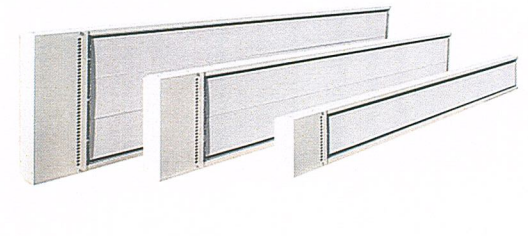

Comfortline high temperature radiant heaters

Site: ANZ Aviation Traing School
Christchurch NZ

- For large volumetric areas
- Range of sizes for heights in excess of 10 metres
- Silent and virtually maintenance free
- Robust and safe design suitable for all indoor application
- Can be color changes to blend with the surrounding decor

Comfortline high temperature radiant heaters

Site: Middleton Grange School
Christchurch NZ.

- For large volumetric areas
- Range of sizes for heights in excess of 10 metres
- Silent and virtually maintenance free
- Robust and safe design suitable for all indoor application
- Can be color changes to blend with the surrounding decor

Comfortline high temperature radiant heaters

Site: Dunstan High School
Queenstown NZ.

- For large volumetric areas
- Range of sizes for heights in excess of 10 metres
- Silent and virtually maintenance free
- Robust and safe design suitable for all indoor application
- Can be color changes to blend with the surrounding decor